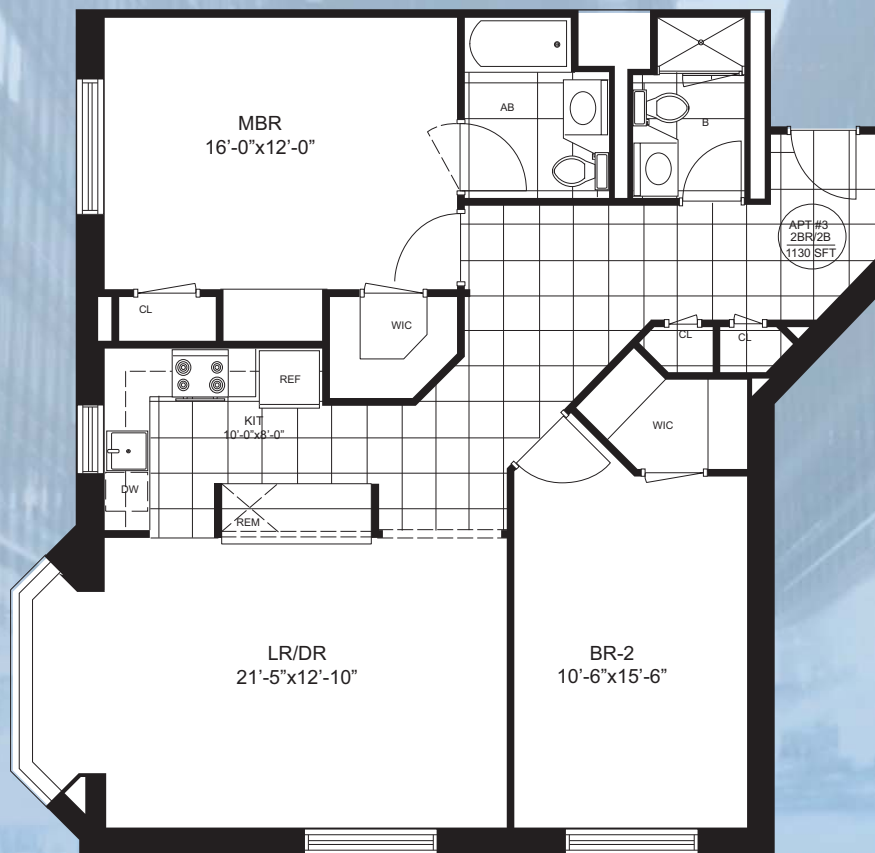

THE HERITAGE
AT LYNDHURST
LUXURY APARTMENT HOMES

Two Bedroom/Two Bath - 1128 Sq. Ft.

PH 201.708.6444

601 Riverside Avenue | Lyndhurst, NJ 07071

www.heritageapartmentslyndhurst.com

Another Priderock Partners Property

Selected floorplans may vary from the illustration due to design configurations and architectural styling.