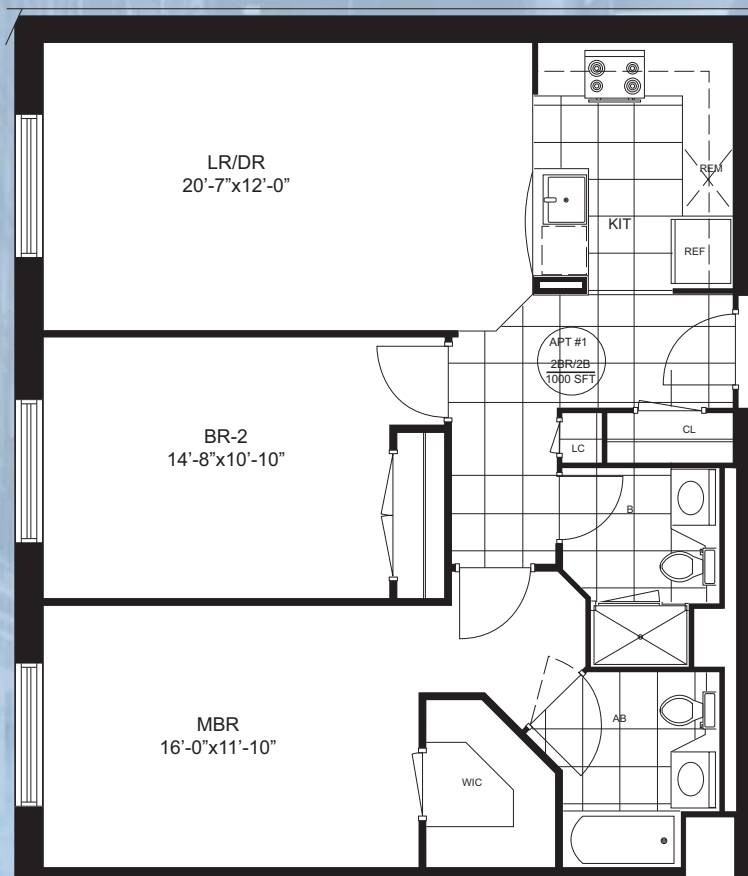

**THE HERITAGE**  
**AT LYNDHURST**  
LUXURY APARTMENT HOMES

Two Bedroom/Two Bath - 1012 Sq. Ft.

PH 201.708.6444

601 Riverside Avenue | Lyndhurst, NJ 07071

[www.heritageapartmentslyndhurst.com](http://www.heritageapartmentslyndhurst.com)

Another Priderock Partners Property

*Selected floorplans may vary from the illustration due to design configurations and architectural styling.*